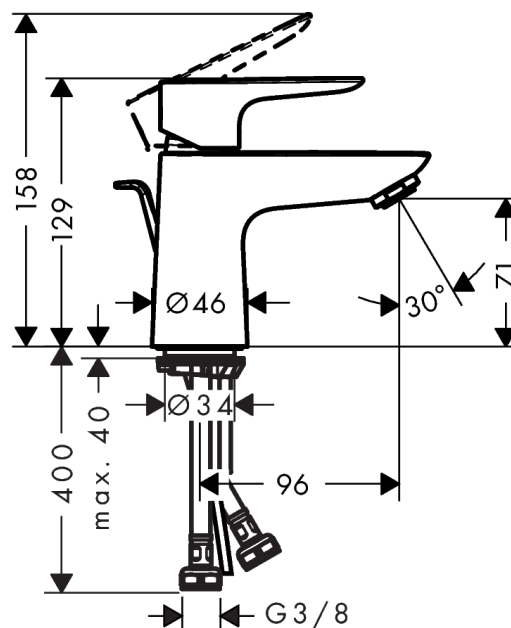

Talis E
Single lever basin mixer 80 with pop-up waste
 Surfaces: **chrome** Art. no. : **71700000**

Description

product features

- Consists of: single lever basin mixer, waste set
- ComfortZone 80 provides space for greater freedom of movement
- free-standing installation
- spout 96 mm long
- normal spray
- Flow rate (at 3 bar): 5 l/min
- ceramic cartridge
- pop-up waste set 1¼"
- Material waste set: metal
- QuickClean technology for easy limescale removal
- operating pressure: min 1 bar / max 10 bar
- winner of the iF product design award 2016
- WRAS 1610035
- WRAS 1610035
- WRAS 1610035

Article Details

Price excl. VAT £ 105.83

Technology

Certificates

Product image

Scale drawing

Talis E
Single lever basin mixer 80 with pop-up waste
 Surfaces: **chrome** Art. no. : **71700000**

Flowchart