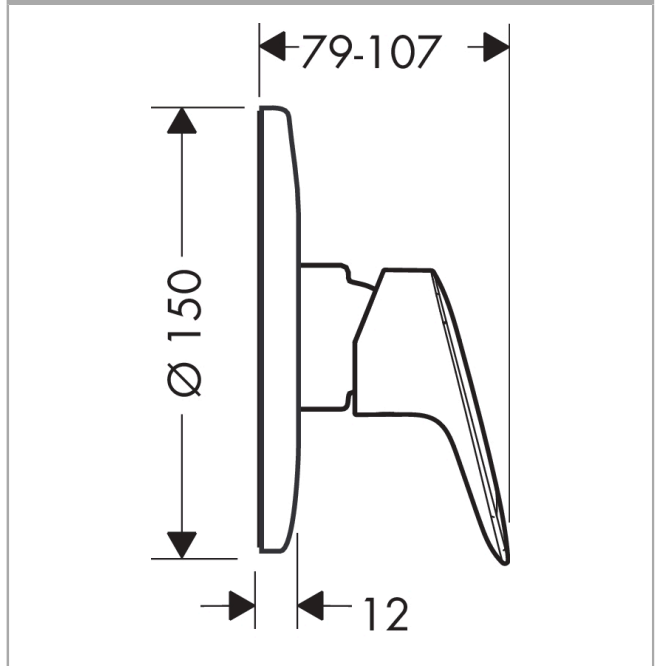

Logis

Manual shower mixer set for concealed installation

Surfaces: **chrome** Art. no. : **71666000**

Description

product features

- Consists of: single lever shower mixer, basic set
- designed to run 1 function
- Connection type: basic set
- ceramic cartridge

Article Details

Price excl. VAT

£ 135.83

Product image

Scale drawing

Flowchart