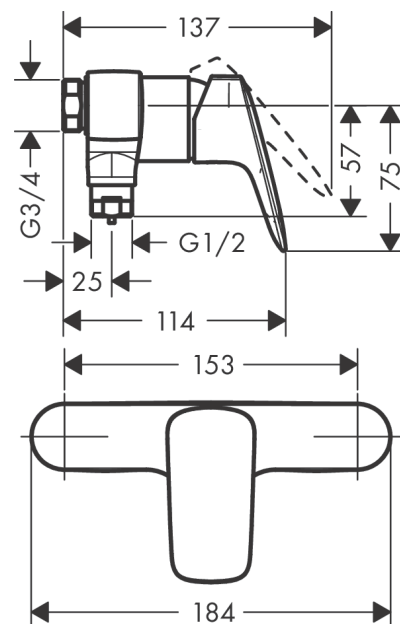

Logis

Single lever manual shower mixer for exposed installation with centre distance 15.3 cm

Surfaces: **chrome** Art. no. : **71630000**

Description

product features

- designed to run 1 function
- Centre distance: 153 mm
- Flow rate of hand shower (at 3 bar): 12 l/min
- ceramic cartridge
- Maximum temperature can be adjusted on installation
- non-return valve
- hose connection 1/2"

Article Details

Price excl. VAT

£ 138.33

Product image

Scale drawing

Flowchart

Shower outlet with 1B-resistance