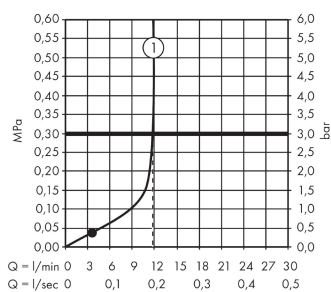

Logis

Single lever manual shower mixer for exposed installation with centre distance 15.3 cm

Surfaces: **chrome** Art. no. : **71630000**

Description

product features

- designed to run 1 function
- Centre distance: 153 mm
- Flow rate of hand shower (at 3 bar): 12 l/min
- ceramic cartridge
- Maximum temperature can be adjusted on installation
- non-return valve
- hose connection 1/2"

Article Details

Price excl. VAT

£ 138.33

Product image

Scale drawing

Flowchart

Shower outlet with 1B-resistance