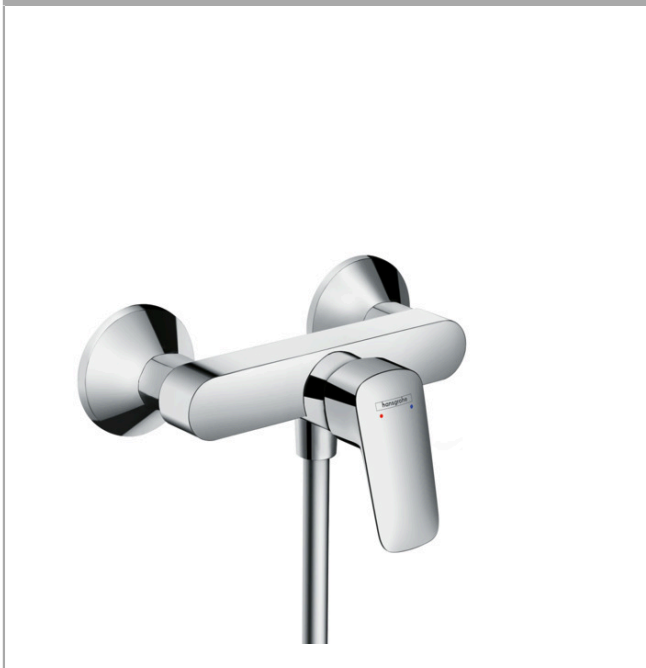

Logis

Single lever manual shower mixer for exposed installation with centre distance 15.3 cm

Surfaces: **chrome** Art. no. : **71630000**

Description

product features

- designed to run 1 function
- Centre distance: 153 mm
- Flow rate of hand shower (at 3 bar): 12 l/min
- ceramic cartridge
- Maximum temperature can be adjusted on installation
- non-return valve
- hose connection 1/2"

Article Details

Price excl. VAT

£ 138.33

Product image

Scale drawing

Flowchart

Shower outlet with 1B-resistance