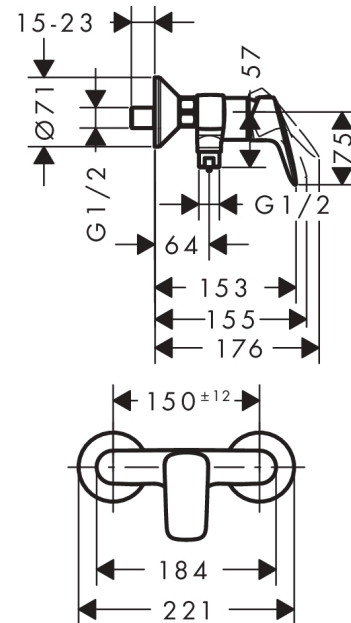

Logis

Single lever manual shower mixer for exposed installation with 2 flow rates

Surfaces: **chrome** Art. no. : **71601000**

Description

product features

- designed to run 1 function
- Connection type: S connections
- Centre distance: 150 mm ± 12 mm
- Flow rate (at 3 bar): 22 l/min
- ceramic cartridge with Eco handle position for a reduced flowrate by up to 50%
- Maximum temperature can be adjusted on installation
- non-return valve
- hose connection 1/2"

Article Details

Price excl. VAT

£ 126.67

Product image

Scale drawing

Flowchart

- ① Shower outlet 1B-resistance ECO
- ② Shower outlet with 1B-resistance