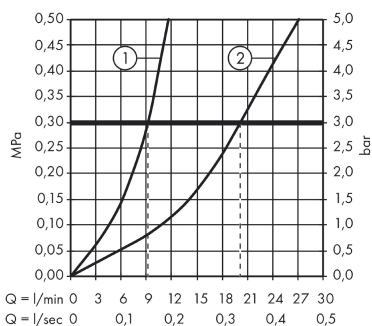

Logis

Single lever manual shower mixer for exposed installation with 2 flow rates

Surfaces: **chrome** Art. no. : **71601000**

Description

product features

- designed to run 1 function
- Connection type: S connections
- Centre distance: 150 mm ± 12 mm
- Flow rate (at 3 bar): 22 l/min
- ceramic cartridge with Eco handle position for a reduced flowrate by up to 50%
- Maximum temperature can be adjusted on installation
- non-return valve
- hose connection 1/2"

Article Details

Price excl. VAT

£ 126.67

Product image

Scale drawing

Flowchart

- ① Shower outlet 1B-resistance ECO
- ② Shower outlet with 1B-resistance