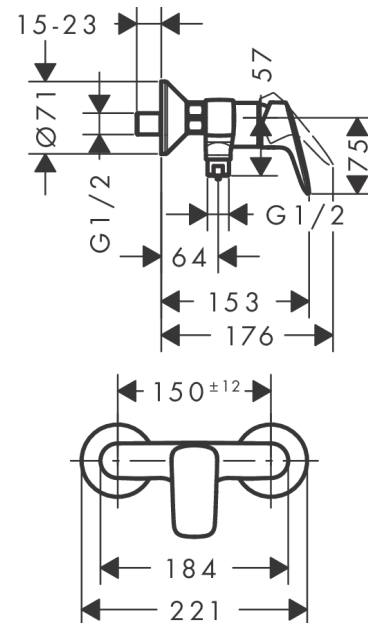

Scale drawing