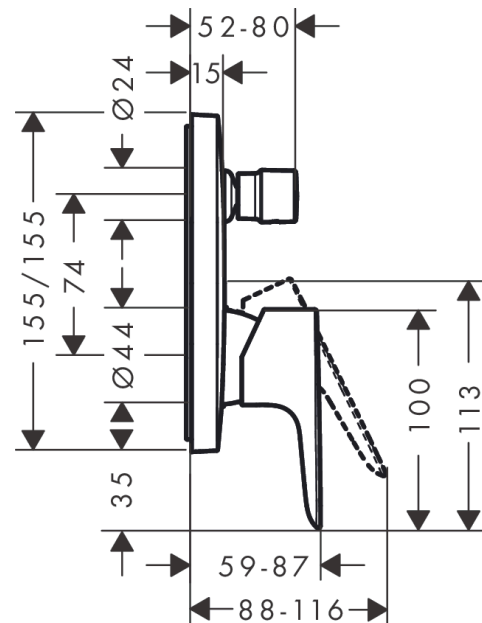

Talis E

Single lever manual bath mixer for concealed installation with integrated backflow prevention

Surfaces: **polished gold-optic** Art. no. : **71474990**

Description

product features

- Connection type: basic set
- ceramic cartridge
- Maximum temperature can be adjusted on installation
- automatically reverts from shower to bath spout when turned off
- concealed installation
- Noise class: I

Article Details

Price excl. VAT

£ 375.00

Product image

Scale drawing

Flowchart