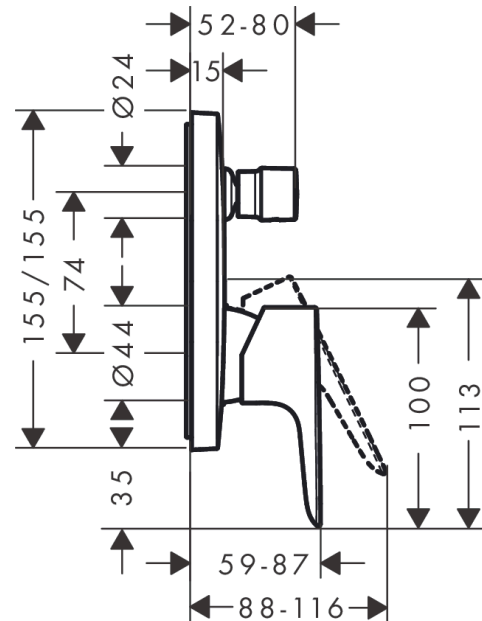

Talis E

Single lever manual bath mixer for concealed installation with integrated backflow prevention

Surfaces: **matt white** Art. no. : **71474700**

Description

product features

- Connection type: basic set
- ceramic cartridge
- Maximum temperature can be adjusted on installation
- automatically reverts from shower to bath spout when turned off
- concealed installation
- Noise class: I

Article Details

Price excl. VAT

£ 350.00

Product image

Scale drawing

Flowchart