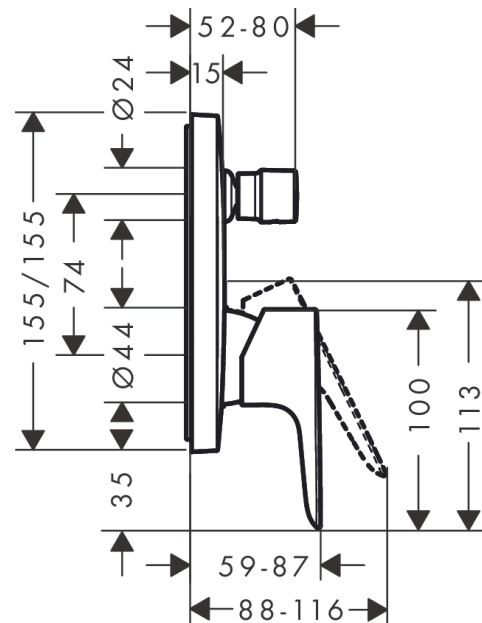

Talis E

Single lever manual bath mixer for concealed installation with integrated backflow prevention

Surfaces: **matt black** Art. no. : **71474670**

Description

product features

- Connection type: basic set
- ceramic cartridge
- Maximum temperature can be adjusted on installation
- automatically reverts from shower to bath spout when turned off
- concealed installation
- Noise class: I

Article Details

Price excl. VAT

£ 350.00

Product image

Scale drawing

Flowchart