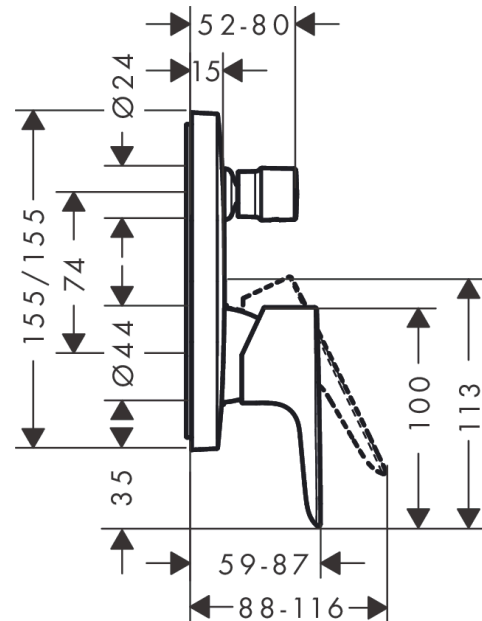

Talis E

Single lever manual bath mixer for concealed installation with integrated backflow prevention

Surfaces: **brushed black chrome** Art. no. : **71474340**

Description

product features

- Connection type: basic set
- ceramic cartridge
- Maximum temperature can be adjusted on installation
- automatically reverts from shower to bath spout when turned off
- concealed installation
- Noise class: I

Article Details

Price excl. VAT

£ 375.00

Product image

Scale drawing

Flowchart