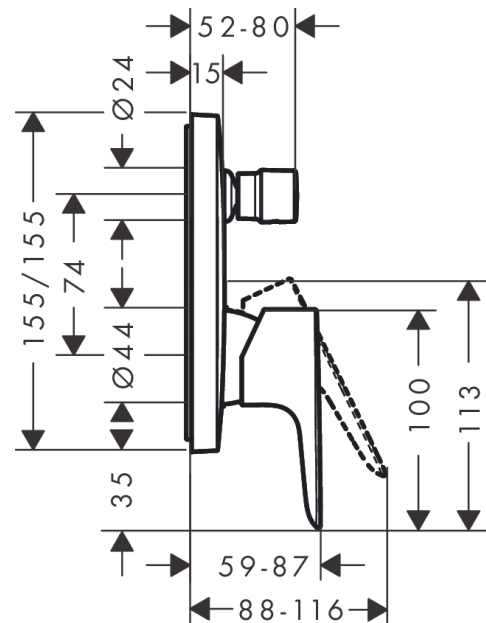

Talis E

Single lever manual bath mixer for concealed installation with integrated backflow prevention

Surfaces: **brushed bronze** Art. no. : **71474140**

Description

product features

- Connection type: basic set
- ceramic cartridge
- Maximum temperature can be adjusted on installation
- automatically reverts from shower to bath spout when turned off
- concealed installation
- Noise class: I

Article Details

Price excl. VAT

£ 375.00

Product image

Scale drawing

Flowchart