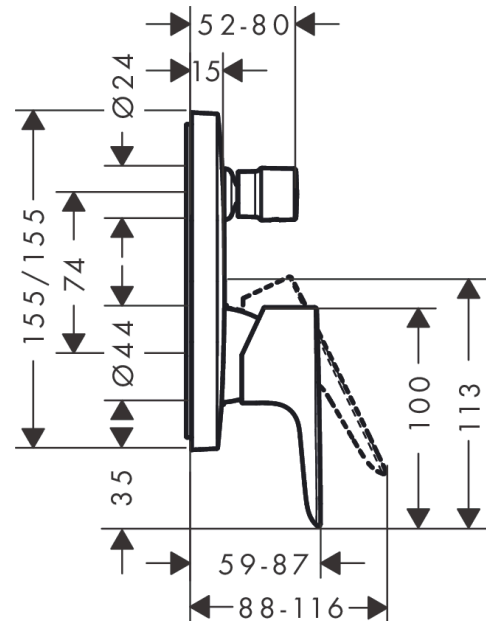

Talis E

Single lever manual bath mixer for concealed installation with integrated backflow prevention

Surfaces: **chrome** Art. no. : **71474000**

Description

product features

- Connection type: basic set
- ceramic cartridge
- Maximum temperature can be adjusted on installation
- automatically reverts from shower to bath spout when turned off
- concealed installation
- Noise class: I

Article Details

Price excl. VAT

£ 250.00

Product image

Scale drawing

Flowchart