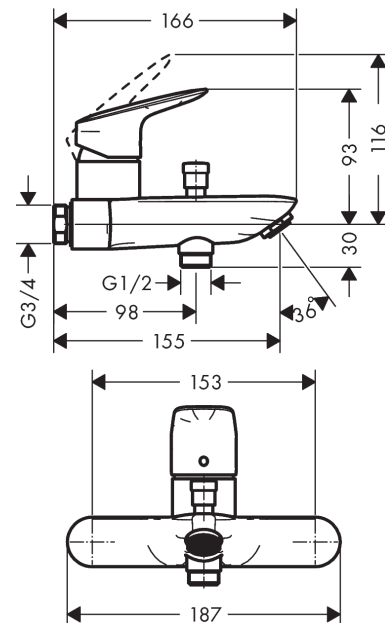

Logis

Single lever manual bath mixer for exposed installation with centre distance 15.3 cm

Surfaces: **chrome** Art. no. : **71430000**

Description

product features

- spout 155 mm long
- designed to run 2 outlets
- Centre distance: 153 mm
- Spray type mixer: normal spray
- Flow rate for bath spout (at 3 bar): 20 l/min
- Flow rate of hand shower (at 3 bar): 12 l/min
- ceramic cartridge
- Maximum temperature can be adjusted on installation
- automatically reverts from shower to bath spout when turned off
- Non-return valve
- with silencer
- exposed design allows easy installation, all working parts are outside of the wall
- Noise class: I

Article Details

Price excl. VAT

£ 166.67

Technology

Product image

Scale drawing

Logis

Single lever manual bath mixer for exposed installation with centre distance 15.3 cm

Surfaces: **chrome** Art. no. : **71430000**

Flowchart