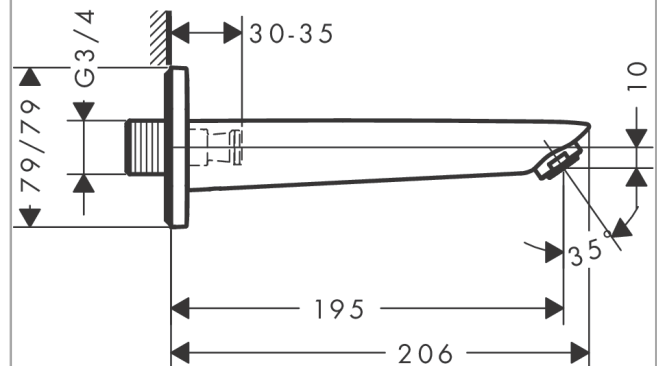

Scale drawing