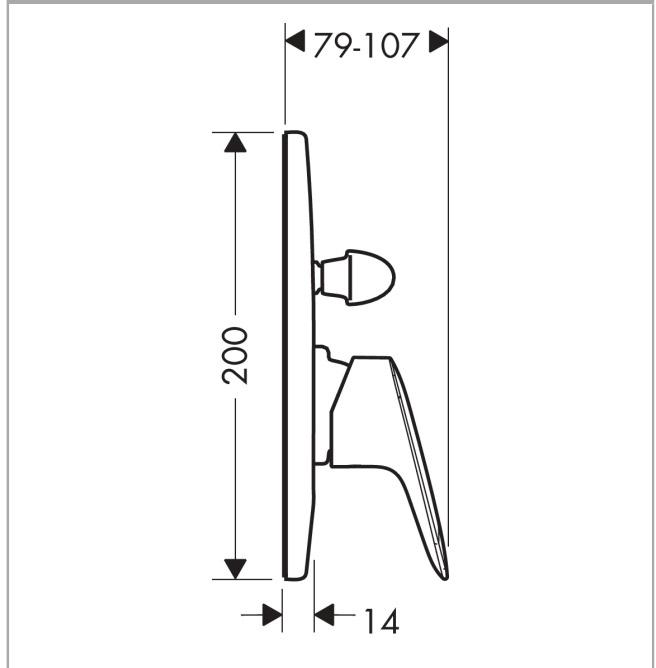

#### product features

- Consists of: Single lever bath mixer, basic set
- designed to run 2 outlets
- Connection type: basic set
- ceramic cartridge
- concealed installation

### Scale drawing