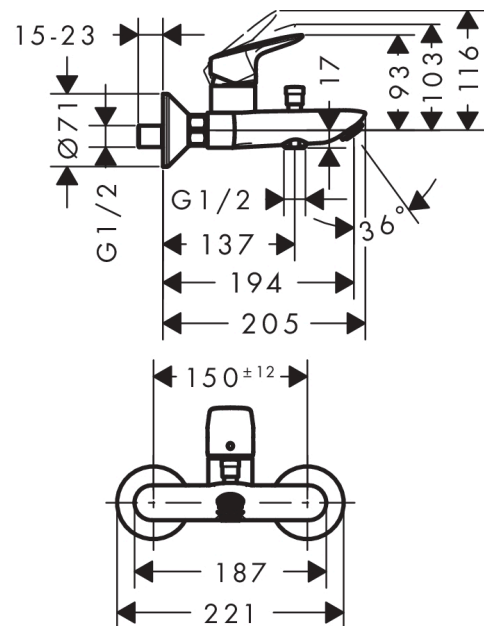

#### product features

- spout 194 mm long
- designed to run 2 outlets
- Connection type: S connections
- Centre distance: 150 mm ± 12 mm
- Spray type mixer: normal spray
- Flow rate (at 3 bar): 22 l/min
- ceramic cartridge with 2 flow rates
- Maximum temperature can be adjusted on installation
- automatically reverts from shower to bath spout when turned off
- Non-return valve
- with silencer
- exposed design allows easy installation, all working parts are outside of the wall
- Noise class: I

### Scale drawing