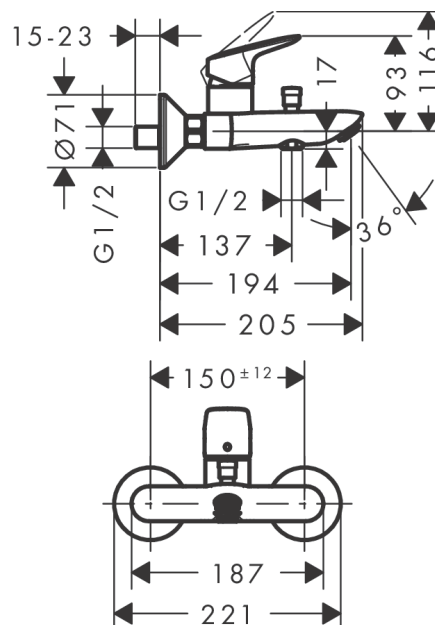

Logis
Single lever manual bath mixer for exposed installation
 Surfaces: **chrome** Art. no. : **71400000**

Description

product features

- spout 194 mm long
- designed to run 2 outlets
- Connection type: S connections
- Centre distance: 150 mm ± 12 mm
- Spray type mixer: normal spray
- Flow rate for bath spout (at 3 bar): 20 l/min
- Flow rate of hand shower (at 3 bar): 17 l/min
- ceramic cartridge
- Maximum temperature can be adjusted on installation
- automatically reverts from shower to bath spout when turned off
- Non-return valve
- with silencer
- exposed design allows easy installation, all working parts are outside of the wall
- Noise class: I
- operating pressure: min. 1 bar / max. 5 bar
- non-thermostatic
- WRAS 1411012

Article Details

Price excl. VAT £ 129.17

Technology

Certificates

kiwa

Product image

Scale drawing

Logis
Single lever manual bath mixer for exposed installation
 Surfaces: **chrome** Art. no. : **71400000**