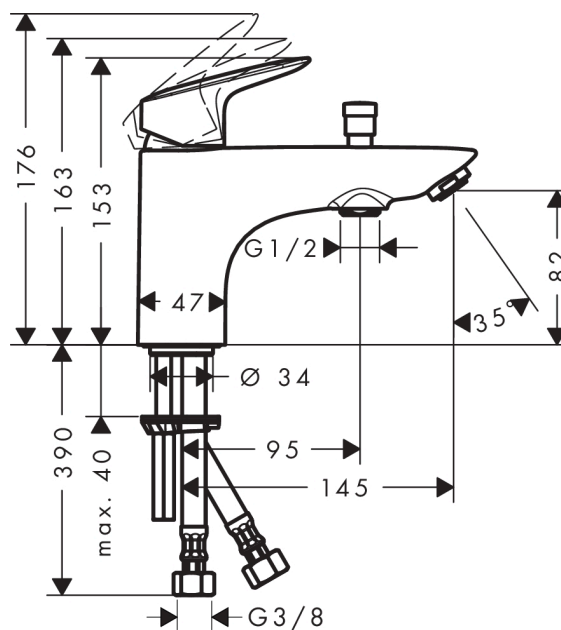

Logis
Single lever bath and shower mixer Monotrou with 2 flow rates
 Surfaces: **chrome** Art. no. : **71315000**

Description

product features

- spout 145 mm long
- designed to run 2 outlets
- Connection type: 3/8" hose connections
- Spray type mixer: normal spray
- Flow rate (at 3 bar): 20 l/min
- ceramic cartridge with 2 flow rates
- Maximum temperature can be adjusted on installation
- automatically reverts from shower to bath spout when turned off
- Non-return valve
- Noise class: I

Article Details

Price excl. VAT

£ 166.67

Technology

Product image

Scale drawing

Flowchart