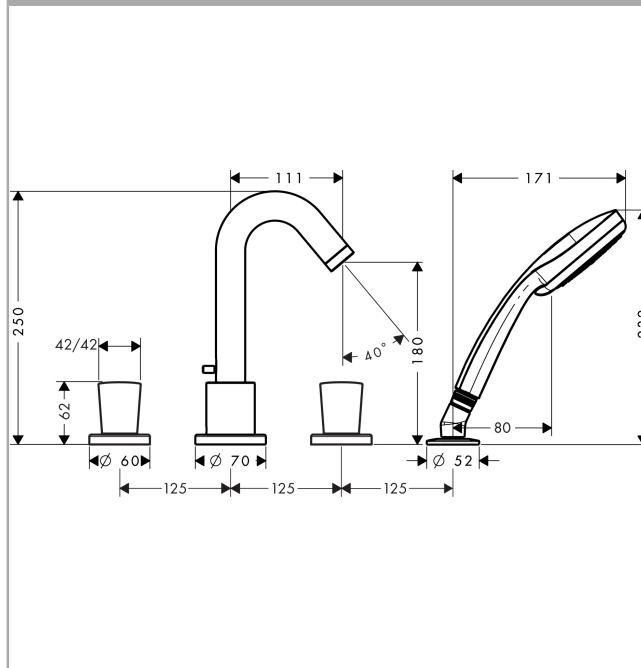

Logis

4-hole rim-mounted bath mixer

Surfaces: **chrome** Art. no. : **71314000**

Description

product features

- Consists of: 4-hole rim-mounted bath mixer, hand shower, shower holder
- spout 111 mm long
- designed to run 2 outlets
- Connection type: basic set
- Maximum pull-out length of hand shower: 1.60 m
- Flow rate (at 3 bar): 22 l/min
- Non-return valve
- with integrated safety combination EN 1717
- operating pressure: min. 1 bar / max. 5 bar
- WRAS 1509009

Article Details

Price excl. VAT

£ 416.67

Technology

Certificates

Product image

Scale drawing

Flowchart