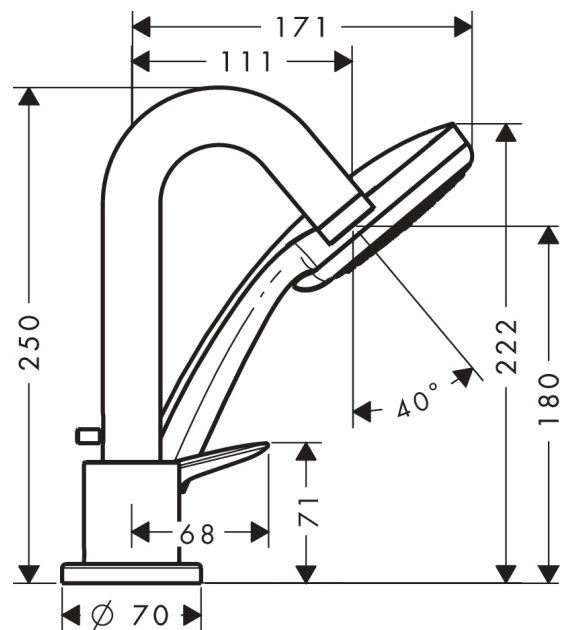

Scale drawing