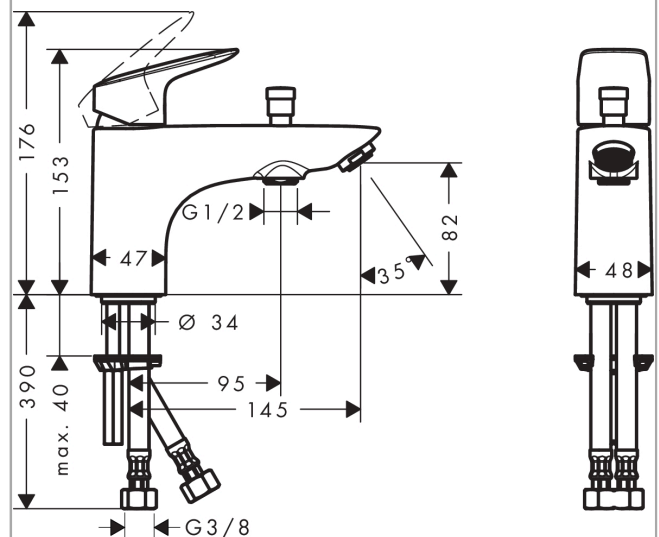

Logis
Single lever bath and shower mixer Monotrou
 Surfaces: **chrome** Art. no. : **71312000**

Description

product features

- spout 145 mm long
- designed to run 2 outlets
- Connection type: 3/8" hose connections
- Spray type mixer: normal spray
- Flow rate (at 3 bar): 20 l/min
- ceramic cartridge
- Maximum temperature can be adjusted on installation
- automatically reverts from shower to bath spout when turned off
- operating pressure: min. 1 bar / max. 5 bar
- non thermostatic
- WRAS 1710011
- WRAS 1710011

Article Details

Price excl. VAT £ 162.50

Technology

Certificates

Product image

Scale drawing

Logis
Single lever bath and shower mixer Monotrou
 Surfaces: **chrome** Art. no. : **71312000**

Flowchart