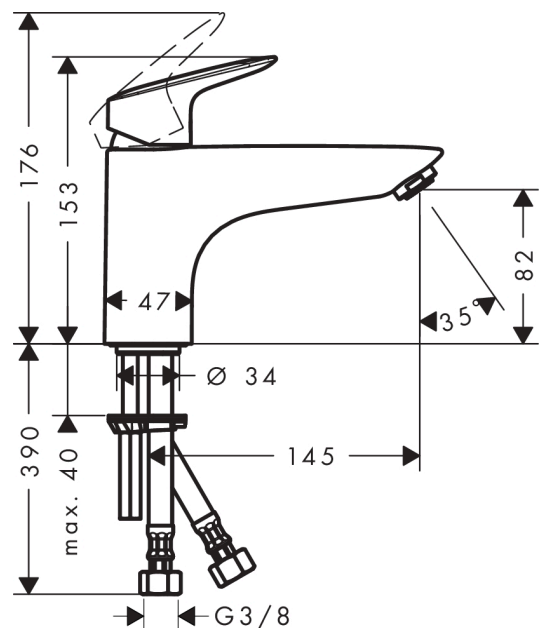

Scale drawing