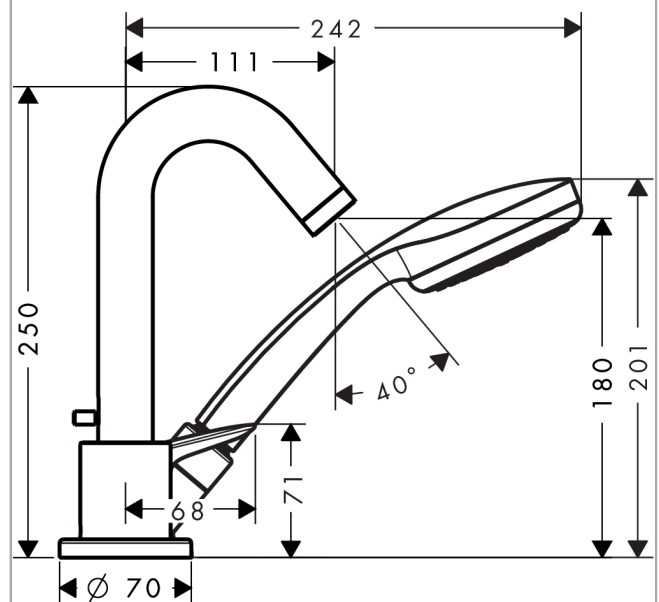

Logis

3-hole rim-mounted single lever bath mixer with Secuflex

Surfaces: **chrome** Art. no. : **71310000**

Description

product features

- Consists of: 3-hole rim-mounted single lever bath mixer, hand shower, shower holder
- spout 111 mm long
- designed to run 2 outlets
- Connection type: basic set
- Spray type mixer: normal spray
- Spray type hand shower: Rain
- Maximum pull-out length of hand shower: 1.10 m
- Flow rate (at 3 bar): 22 l/min
- ceramic cartridge
- Maximum temperature can be adjusted on installation
- Non-return valve
- operating pressure: min. 1 bar / max. 5 bar

Article Details

Price excl. VAT

£ 604.17

Technology

Product image

Scale drawing

Logis
3-hole rim-mounted single lever bath mixer with Secuflex
 Surfaces: **chrome** Art. no. : **71310000**

Flowchart