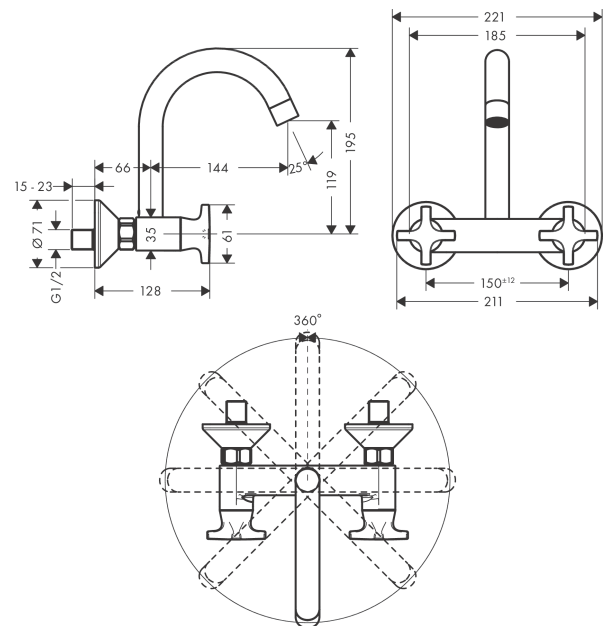

Logis M32
2-handle kitchen mixer wall-mounted, single spray mode
 Surfaces: **chrome** Art. no. : **71286000**

Description

product features

- Swivel spout 360°
- normal spray
- Centre distance 150 mm ± 12 mm
- Maximum flow rate (at 3 bar): 12 l/min
- Operating pressure: min. 1 bar/max. 10 bar
- ceramic valves 90°
- S connections

Article Details

Price excl. VAT

£ 212.50

Technology

Certificates

kiwa

Product image

Scale drawing

Flowchart