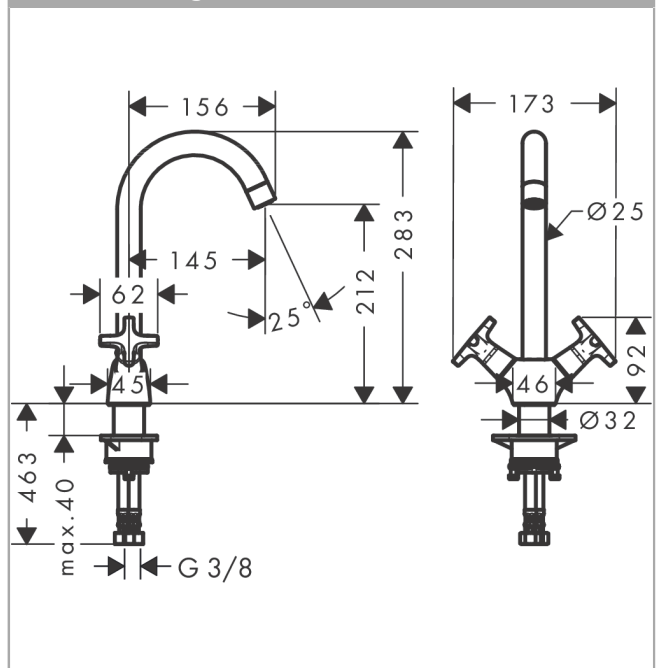

Logis M32
2-handle kitchen mixer 220, single spray mode
 Surfaces: **chrome** Art. no. : **71285000**

Description

product features

- ComfortZone 220 provides space for greater freedom of movement
- Swivel spout can be adjusted in 3 steps 110°, 150° or 360°
- normal spray
- Maximum flow rate (at 3 bar): 12 l/min
- Operating pressure: min. 1 bar/max. 10 bar
- ceramic valves 90°
- 3/8" hose connections
- WRAS 2003052

Article Details

Price excl. VAT

£ 180.83

Technology

Certificates

Product image

Scale drawing

Flowchart