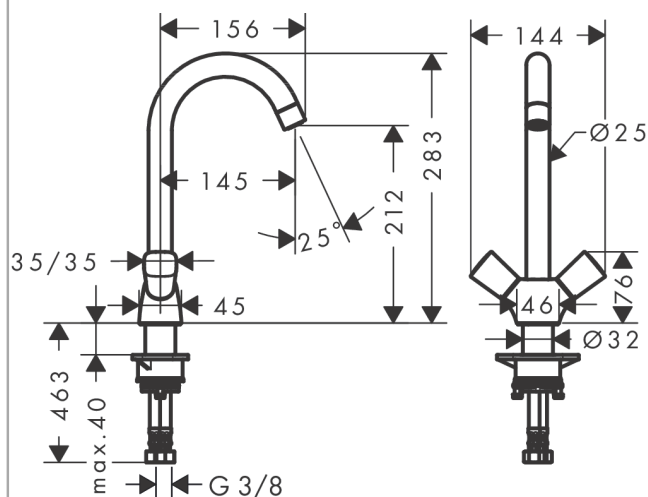

Logis M31
2-handle kitchen mixer 220, single spray mode
 Surfaces: **chrome** Art. no. : **71280000**

Description

product features

- ComfortZone 220 provides space for greater freedom of movement
- Swivel spout can be adjusted in 3 steps 110°, 150° or 360°
- normal spray
- Maximum flow rate (at 3 bar): 12 l/min
- Operating pressure: min. 1 bar/max. 10 bar
- ceramic shut-off cartridges hot/cold 90°
- 3/8" hose connections
- WRAS 2003052

Article Details

Price excl. VAT £ 122.50

Technology

Certificates

Product image

Scale drawing

Flowchart