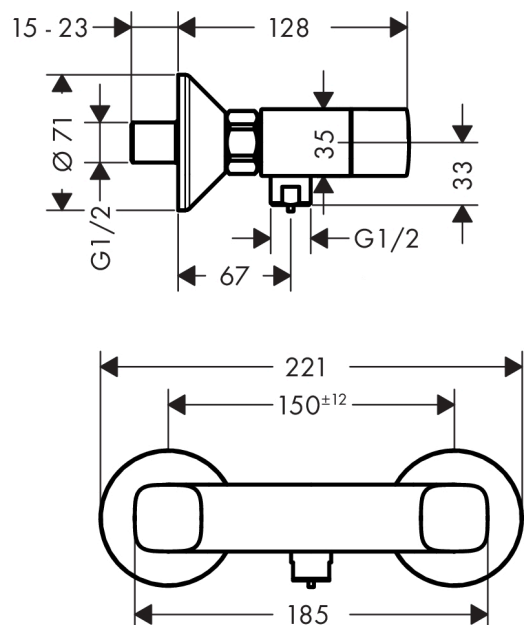

Logis
2-handle manual shower mixer for exposed installation
 Surfaces: **chrome** Art. no. : **71263000**

Description

product features

- Connection type: S connections
- Centre distance: 150 mm ± 12 mm
- Flow rate of hand shower (at 3 bar): 17 l/min
- ceramic shut-off cartridges hot/cold 90°
- non-return valve
- hose connection 1/2"
- non-thermostatic

Article Details

Price excl. VAT

£ 111.67

Product image

Scale drawing

Flowchart