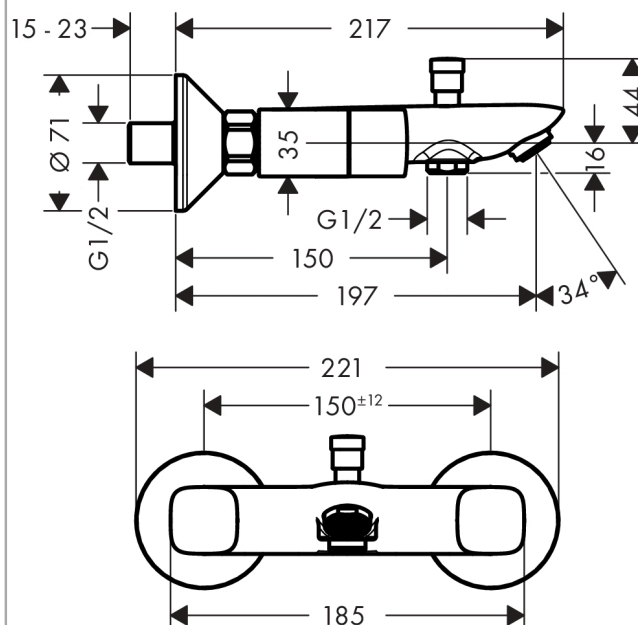

Logis

2-handle manual bath mixer for exposed installation

Surfaces: **chrome** Art. no. : **71243000**

Description

product features

- Connection type: S connections
- Centre distance: 150 mm ± 12 mm
- Flow rate for bath spout (at 3 bar): 26 l/min
- Flow rate of hand shower (at 3 bar): 17 l/min
- ceramic shut-off cartridges hot/cold 90°
- with silencer
- exposed design allows easy installation, all working parts are outside of the wall
- non-thermostatic
- designed to run 2 outlets

Article Details

Price excl. VAT

£ 139.17

Technology

Product image

Scale drawing

Flowchart