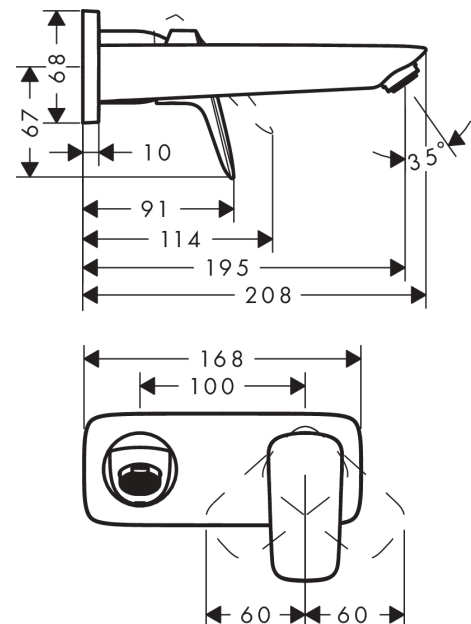

#### product features

- Consists of: single lever basin mixer for concealed installation, waste set
- wall-mounted
- spout 195 mm long
- normal spray
- Flow rate (at 3 bar): 5 l/min
- ceramic cartridge
- free flow non-closing waste
- Material waste set: metal
- handle can be positioned on the right or left, depends on the basic set installation
- operating pressure: min. 1 bar / max. 5 bar
- please specify when ordering if required for low pressure
- WRAS 1904067

### Scale drawing