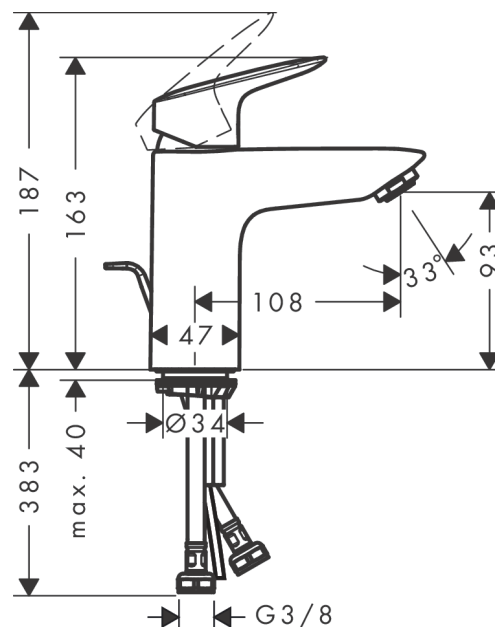

Logis
Single lever basin mixer 100 with metal pop-up waste
 Surfaces: **chrome** Art. no. : **71171000**

Description

product features

- Consists of: single lever basin mixer, waste set
- ComfortZone 100 provides space for greater freedom of movement
- free-standing installation
- spout 108 mm long
- normal spray
- Flow rate (at 3 bar): 5 l/min
- ceramic cartridge
- pop-up waste set 1¼"
- Material waste set: metal
- WRAS 1410017
- WRAS 1410017
- WRAS 1410017

Article Details

Price excl. VAT £ 124.17

Technology

Certificates

Product image

Scale drawing

Flowchart