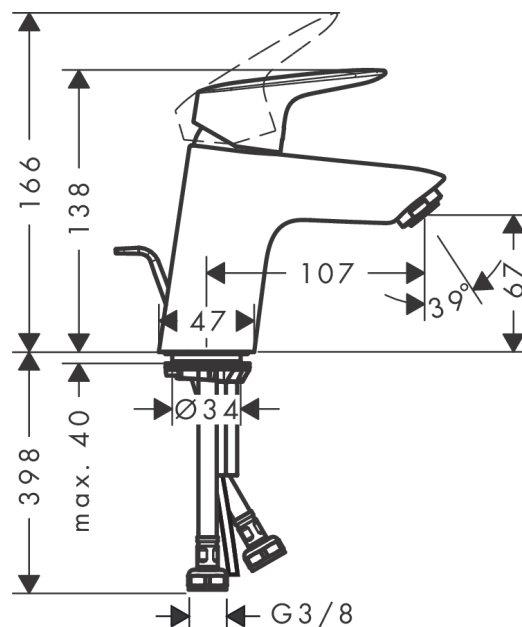

#### product features

- Consists of: single lever basin mixer, waste set
- ComfortZone 70 provides space for greater freedom of movement
- free-standing installation
- spout 107 mm long
- normal spray
- Flow rate (at 3 bar): 5 l/min
- ceramic cartridge
- pop-up waste set 1¼"
- Material waste set: metal
- WRAS 1410017
- WRAS 1410017
- WRAS 1410017

### Scale drawing