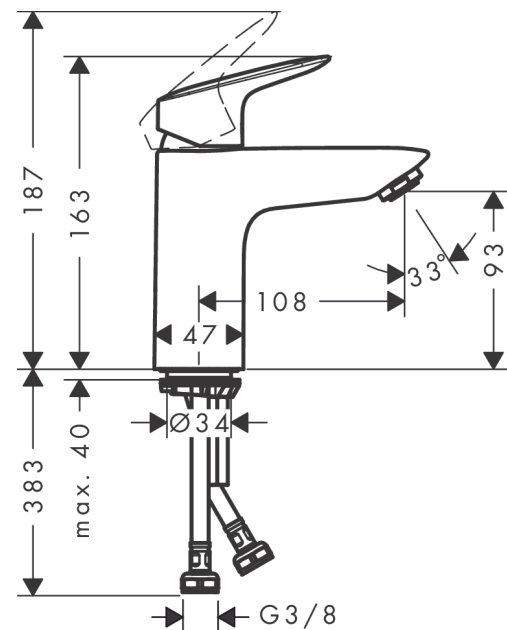

Logis
Single lever basin mixer 100 with push-open waste
 Surfaces: **chrome** Art. no. : **71107000**

Description

product features

- Consists of: single lever basin mixer, waste set
- ComfortZone 100 provides space for greater freedom of movement
- free-standing installation
- normal spray
- Flow rate (at 3 bar): 5 l/min
- ceramic cartridge
- push-open waste 1¼"
- Material waste set: synthetic
- please specify when ordering if required for low pressure
- WRAS 1410017
- WRAS 1410017
- WRAS 1410017

Article Details

Price excl. VAT

£ 148.33

Technology

Certificates

kiwa

Product image

Scale drawing

Logis
Single lever basin mixer 100 with push-open waste
 Surfaces: **chrome** Art. no. : **71107000**

Flowchart