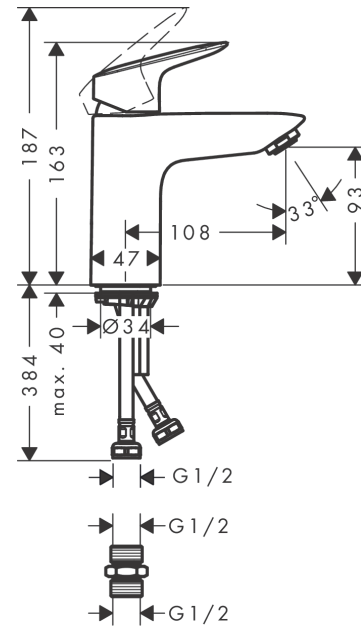

Logis

Single lever basin mixer 100 LowPressure min. 0.2 bar without waste

Surfaces: **chrome** Art. no. : **71101010**

Description

product features

- ComfortZone 100 provides space for greater freedom of movement
- free-standing installation
- Flow rate (at 3 bar): 4 l/min
- ceramic cartridge

Article Details

Price excl. VAT

£ 104.17

Technology

Product image

Scale drawing

Flowchart