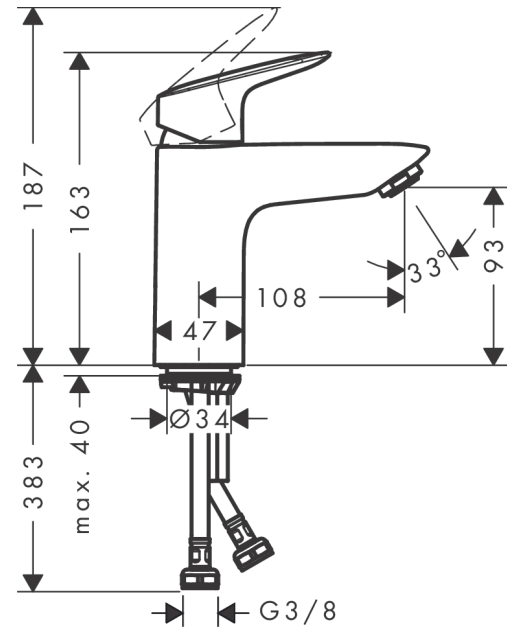

Logis
Single lever basin mixer 100 without waste
 Surfaces: **chrome** Art. no. : **71101000**

Description

product features

- ComfortZone 100 provides space for greater freedom of movement
- free-standing installation
- spout 108 mm long
- Flow rate (at 3 bar): 5 l/min
- ceramic cartridge
- please specify when ordering if required for low pressure
- WRAS 1410017
- WRAS 1410017
- WRAS 1410017

Article Details

Price excl. VAT

£ 105.83

Technology

Certificates

kiwa

Product image

Scale drawing