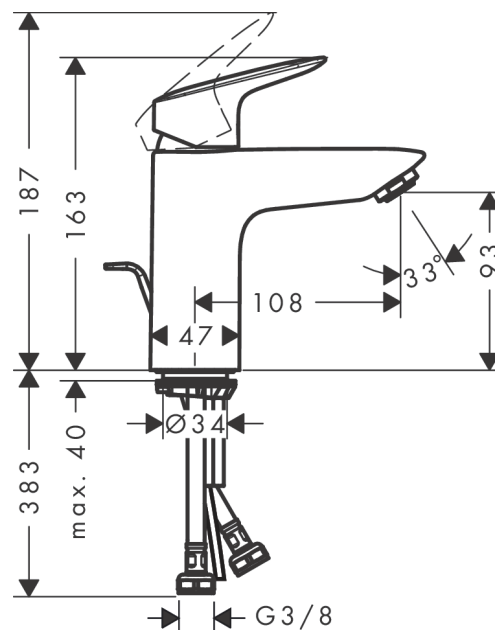

Logis
Single lever basin mixer 100 with pop-up waste
 Surfaces: **chrome** Art. no. : **71100000**

Description

product features

- Consists of: single lever basin mixer, waste set
- ComfortZone 100 provides space for greater freedom of movement
- free-standing installation
- spout 108 mm long
- normal spray
- Flow rate (at 3 bar): 5 l/min
- ceramic cartridge
- pop-up waste set 1¼"
- Material waste set: synthetic
- operating pressure: min. 1 bar / max. 5 bar
- Please specify when ordering if required for low pressure.
- WRAS 1410017
- WRAS 1410017
- WRAS 1410017

Article Details

Price excl. VAT £ 148.33

Technology

Certificates

kiwa

Product image

Scale drawing

Logis
Single lever basin mixer 100 with pop-up waste
 Surfaces: **chrome** Art. no. : **71100000**