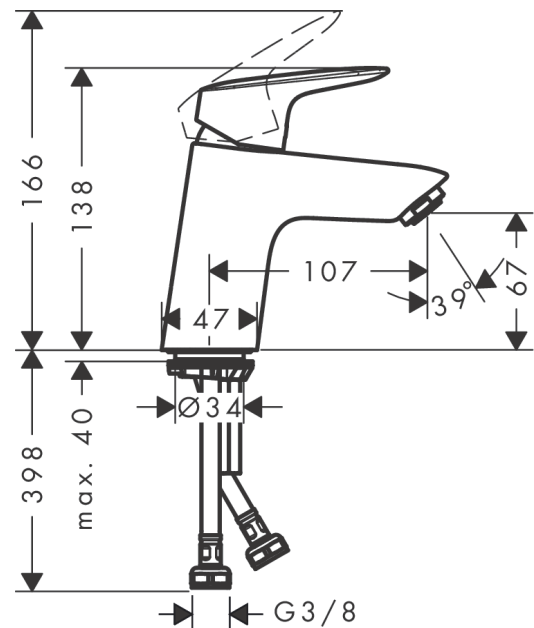

Logis
Single lever basin mixer 70 with push-open waste
 Surfaces: **chrome** Art. no. : **71077000**

Description

product features

- Consists of: single lever basin mixer, waste set
- ComfortZone 70 provides space for greater freedom of movement
- free-standing installation
- spout 107 mm long
- normal spray
- Flow rate (at 3 bar): 5 l/min
- ceramic cartridge
- push-open waste 1¼"
- Material waste set: synthetic
- please specify when ordering if required for low pressure
- WRAS 1410017
- WRAS 1410017
- WRAS 1410017

Article Details

Price excl. VAT

£ 92.50

Technology

Certificates

kiwa

Product image

Scale drawing

Logis
Single lever basin mixer 70 with push-open waste
 Surfaces: **chrome** Art. no. : **71077000**

Flowchart