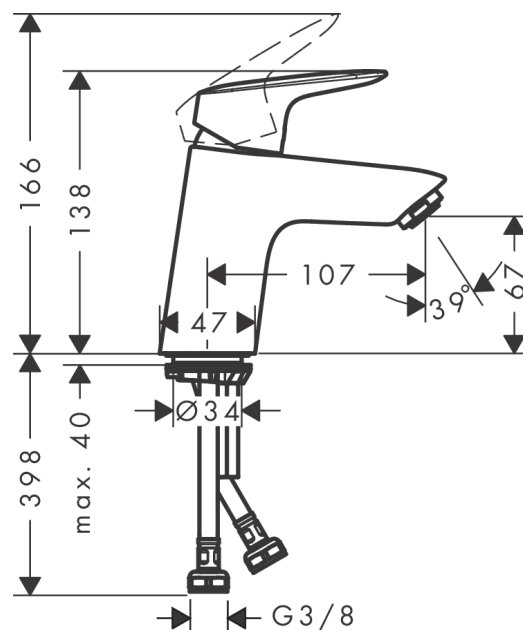

Logis
Single lever basin mixer 70 without waste
 Surfaces: **chrome** Art. no. : **71071000**

Description

product features

- ComfortZone 70 provides space for greater freedom of movement
- free-standing installation
- spout 107 mm long
- normal spray
- Flow rate (at 3 bar): 5 l/min
- ceramic cartridge
- please specify when ordering if required for low pressure
- WRAS 1410017
- WRAS 1410017
- WRAS 1410017

Article Details

Price excl. VAT £ 79.17

Technology

Certificates

kiwa

Product image

Scale drawing

Flowchart