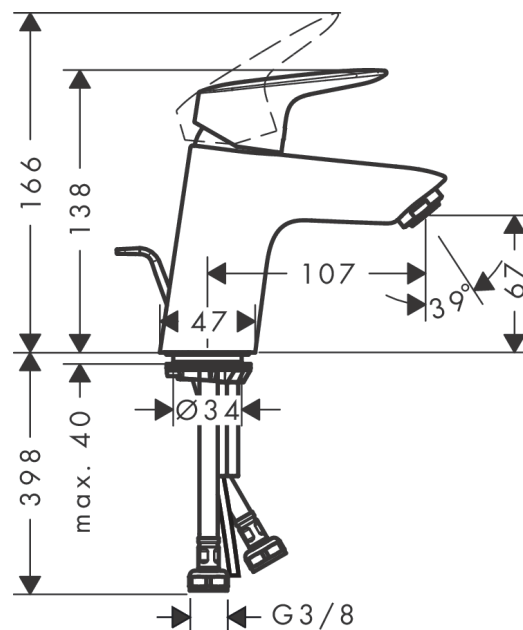

Scale drawing