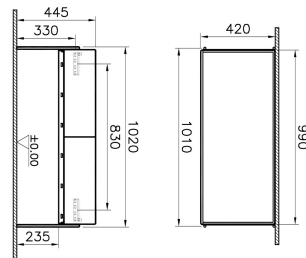

Name	Equal Lower Unit
Colour	Matt White/Dore Oak
Designer	Claudio Bellini
Assembly	Assembled
Soft close	Soft Close
Segments	Mid-senior
Handle	Yes
Guarantee	2 Years
Lighting	No
Drawer Option	2
Finish-Body	Thermoform
Finish-Front	Thermoform
Full opening	Full Opening
Mounting	Wall-Hung
Width	100 cm
Depth	42 cm

### Description

Patterned Black Oak, 100 cm

VitrA reserves the right to make changes in products and technical details without prior notice.

All drawings contain the necessary measurements which are subject to standard tolerances. For exact measurements, in particular for customized installation scenarios, it can only be taken from the finished ceramic product.