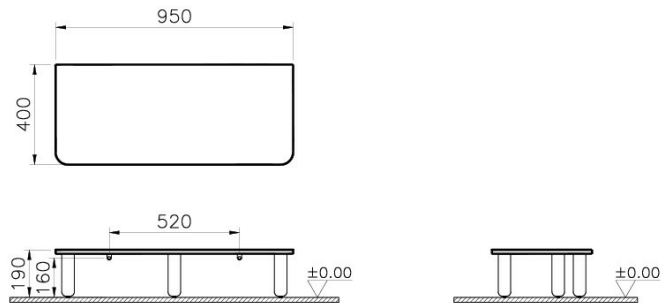

Name	Sento Console with Legs
Colour	Light Oak
Designer	Vitra Design Team
Assembly	Wall-Hung
Segments	Middle
Guarantee	2 Years
Lighting	No
Finish-Body	Thermoform
Width	95 cm
Depth	40 cm

Product Code: 60872

Description

95cm, Oak

VitrA reserves the right to make changes in products and technical details without prior notice.

All drawings contain the necessary measurements which are subject to standard tolerances. For exact measurements, in particular for customized installation scenarios, it can only be taken from the finished ceramic product.