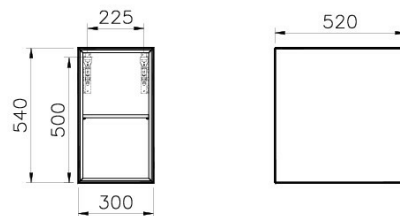

Name	Frame Open Unit
Colour	Matt Taupe
Designer	Vitra Design Team
Assembly	Wall-Hung
Segments	Mid-senior
Guarantee	2 Years
Lighting	No
Finish-Body	Lacquer
Mounting	Fully Assembled
Width	30 cm
Depth	52 cm

Product Code: 61271

Description

30 cm, Matt Taupe

VitrA reserves the right to make changes in products and technical details without prior notice.

All drawings contain the necessary measurements which are subject to standard tolerances. For exact measurements, in particular for customized installation scenarios, it can only be taken from the finished ceramic product.