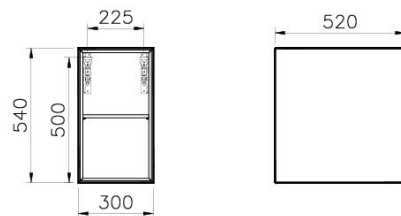

---

Name	Frame Open Unit
Colour	Matt White
Designer	Vitra Design Team
Assembly	Wall-Hung
Segments	Mid-senior
Guarantee	2 Years
Lighting	No
Finish-Body	Lacquer
Mounting	Fully Assembled
Width	30 cm
Depth	52 cm

#### Description

30 cm, Matt White

---

---

VitrA reserves the right to make changes in products and technical details without prior notice.

All drawings contain the necessary measurements which are subject to standard tolerances. For exact measurements, in particular for customized installation scenarios, it can only be taken from the finished ceramic product.