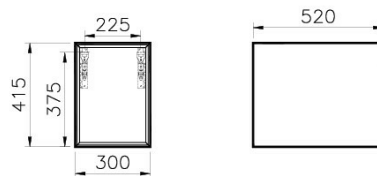

---

Name	Frame Open Unit
Colour	Matt Taupe
Designer	Vitra Design Team
Assembly	Wall-Hung
Segments	Mid-senior
Guarantee	2 Years
Lighting	No
Finish-Body	Lacquer
Mounting	Fully Assembled
Width	30 cm
Depth	52 cm

#### Description

30 cm, Matt Taupe

---

---

VitrA reserves the right to make changes in products and technical details without prior notice.

All drawings contain the necessary measurements which are subject to standard tolerances. For exact measurements, in particular for customized installation scenarios, it can only be taken from the finished ceramic product.