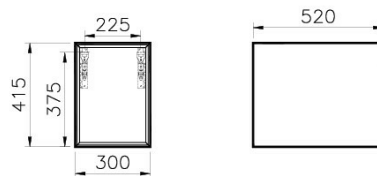

---

Name	Frame Open Unit
Colour	Matt Black
Designer	Vitra Design Team
Assembly	Wall-Hung
Segments	Mid-senior
Guarantee	2 Years
Lighting	No
Finish-Body	Lacquer
Mounting	Fully Assembled
Width	30 cm
Depth	52 cm

#### Description

30 cm, Matt Black

---

VitrA reserves the right to make changes in products and technical details without prior notice.

All drawings contain the necessary measurements which are subject to standard tolerances. For exact measurements, in particular for customized installation scenarios, it can only be taken from the finished ceramic product.