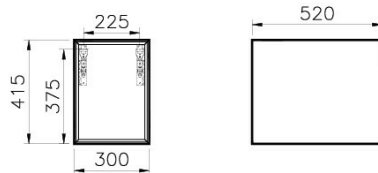

Name	Frame Open Unit
Colour	Matt White
Designer	Vitra Design Team
Assembly	Wall-Hung
Segments	Mid-senior
Guarantee	2 Years
Lighting	No
Finish-Body	Lacquer
Mounting	Fully Assembled
Width	30 cm
Depth	52 cm

Product Code: 61266

Description

30 cm, Matt White

VitrA reserves the right to make changes in products and technical details without prior notice.

All drawings contain the necessary measurements which are subject to standard tolerances. For exact measurements, in particular for customized installation scenarios, it can only be taken from the finished ceramic product.