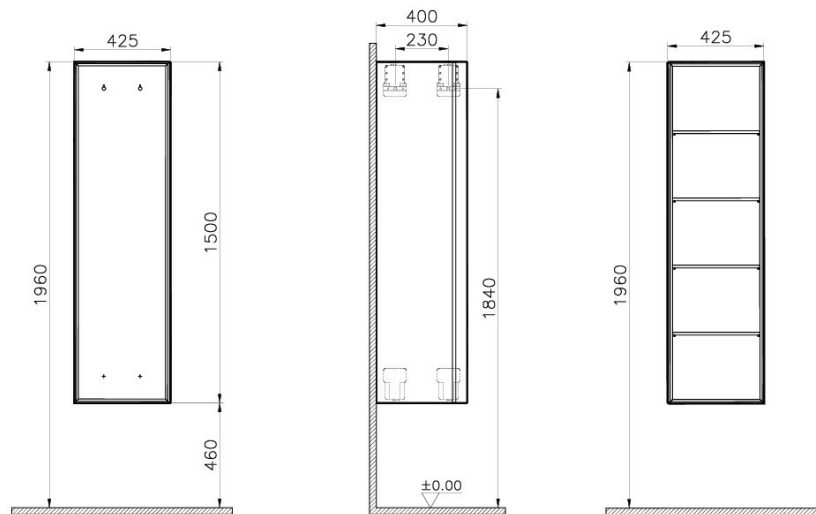

Name	Frame Bathrobe Unit
Colour	Matt Taupe
Designer	Vitra Design Team
Assembly	Wall-Hung
Segments	Mid-senior
Guarantee	2 Years
Lighting	No
Finish-Body	Lacquer
Mounting	Fully Assembled
Width	40 cm
Depth	43 cm

Product Code: 61265

Description

40 cm, Matt Taupe

VitrA reserves the right to make changes in products and technical details without prior notice.

All drawings contain the necessary measurements which are subject to standard tolerances. For exact measurements, in particular for customized installation scenarios, it can only be taken from the finished ceramic product.