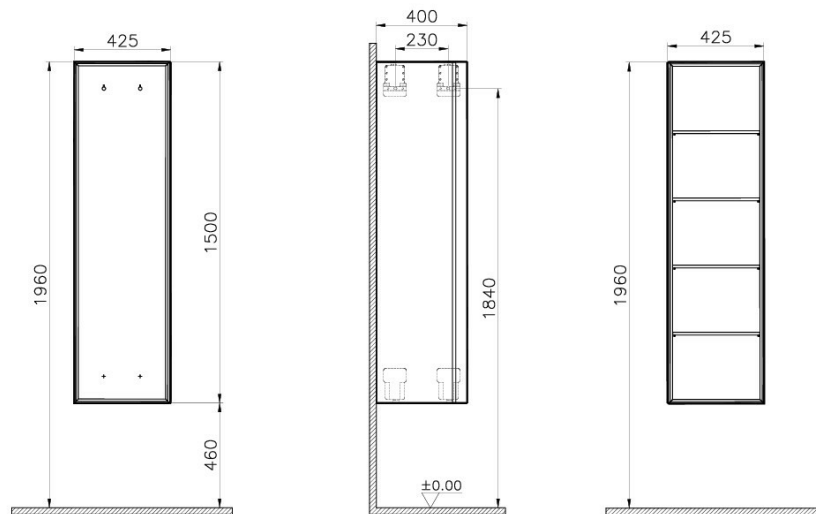

Name	Frame Bathrobe Unit
Colour	Matt Black
Designer	Vitra Design Team
Assembly	Wall-Hung
Segments	Mid-senior
Guarantee	2 Years
Lighting	No
Finish-Body	Lacquer
Mounting	Fully Assembled
Width	40 cm
Depth	43 cm

### Description

40 cm, Matt Black

VitrA reserves the right to make changes in products and technical details without prior notice.

All drawings contain the necessary measurements which are subject to standard tolerances. For exact measurements, in particular for customized installation scenarios, it can only be taken from the finished ceramic product.