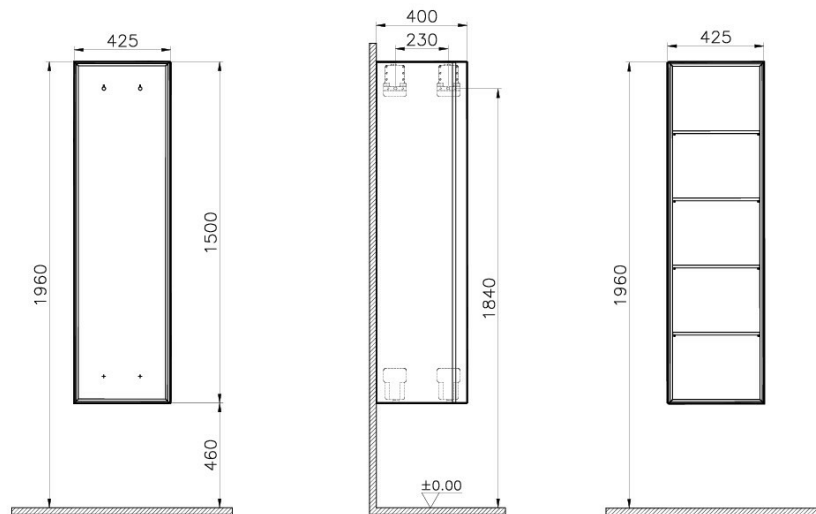

Name	Frame Bathrobe Unit
Colour	Matt White
Designer	Vitra Design Team
Assembly	Wall-Hung
Segments	Mid-senior
Guarantee	2 Years
Lighting	No
Finish-Body	Lacquer
Mounting	Fully Assembled
Width	40 cm
Depth	43 cm

### Description

40 cm, Matt White

VitrA reserves the right to make changes in products and technical details without prior notice.

All drawings contain the necessary measurements which are subject to standard tolerances. For exact measurements, in particular for customized installation scenarios, it can only be taken from the finished ceramic product.