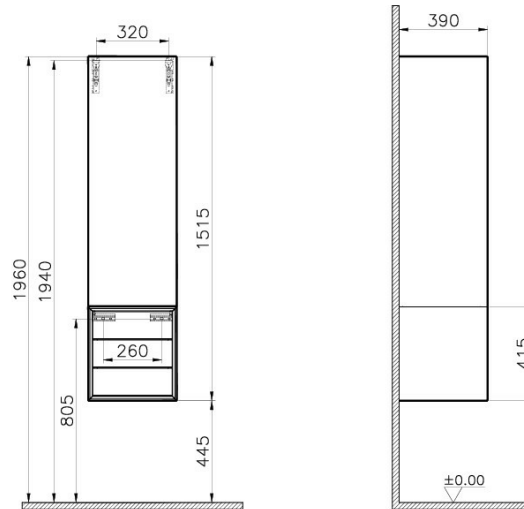

|                     |                      |
|---------------------|----------------------|
| Name                | Frame Tall Unit      |
| Colour              | Matt Taupe/Mocha Oak |
| Designer            | Vitra Design Team    |
| Soft close          | Soft Close           |
| Door Hinge Position | Right                |
| Guarantee           | 2 Years              |
| Full opening        | Full Opening         |
| Cabinet Type        | Drawers              |
| Width               | 40 cm                |
| Depth               | 39 cm                |

### Description

40 cm, Matt Taupe/Mocha Oak

VitrA reserves the right to make changes in products and technical details without prior notice.

All drawings contain the necessary measurements which are subject to standard tolerances. For exact measurements, in particular for customized installation scenarios, it can only be taken from the finished ceramic product.