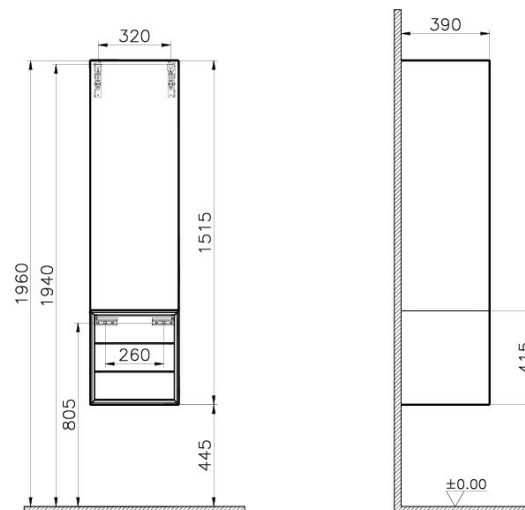

Name	Frame Tall Unit
Colour	Matt White/Dore Oak
Designer	Vitra Design Team
Assembly	Wall-Hung
Soft close	Soft Close
Segments	Mid-senior
Door Hinge Position	Right
Handle	Yes
Guarantee	2 Years
Lighting	No
Finish-Body	Lacquer
Finish-Front	Thermoform
Full opening	Full Opening
Cabinet Type	Drawers
Width	40 cm
Depth	39 cm

Product Code: 61261

Description

40 cm, Matt Taupe/Mocha Oak

VitrA reserves the right to make changes in products and technical details without prior notice.

All drawings contain the necessary measurements which are subject to standard tolerances. For exact measurements, in particular for customized installation scenarios, it can only be taken from the finished ceramic product.