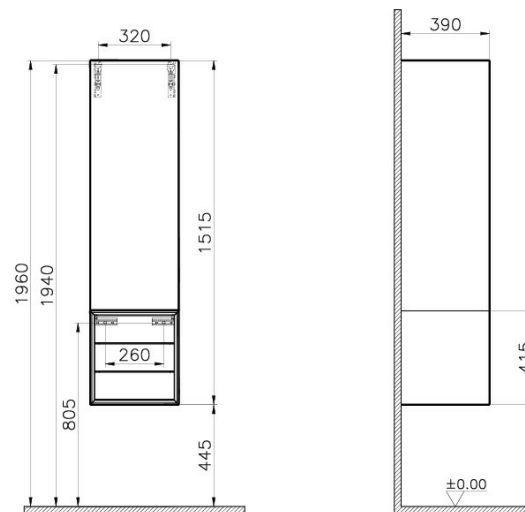

Name	Frame Tall Unit
Colour	Matt White/Dore Oak
Designer	Vitra Design Team
Assembly	Wall-Hung
Soft close	Soft Close
Segments	Mid-senior
Door Hinge Position	Right
Handle	Yes
Guarantee	2 Years
Lighting	No
Finish-Body	Lacquer
Finish-Front	Thermoform
Full opening	Full Opening
Cabinet Type	Drawers
Width	40 cm
Depth	39 cm

Product Code: 61260

### Description

40 cm, Matt Black/Patterned Black Oak

VitroA reserves the right to make changes in products and technical details without prior notice.

All drawings contain the necessary measurements which are subject to standard tolerances. For exact measurements, in particular for customized installation scenarios, it can only be taken from the finished ceramic product.